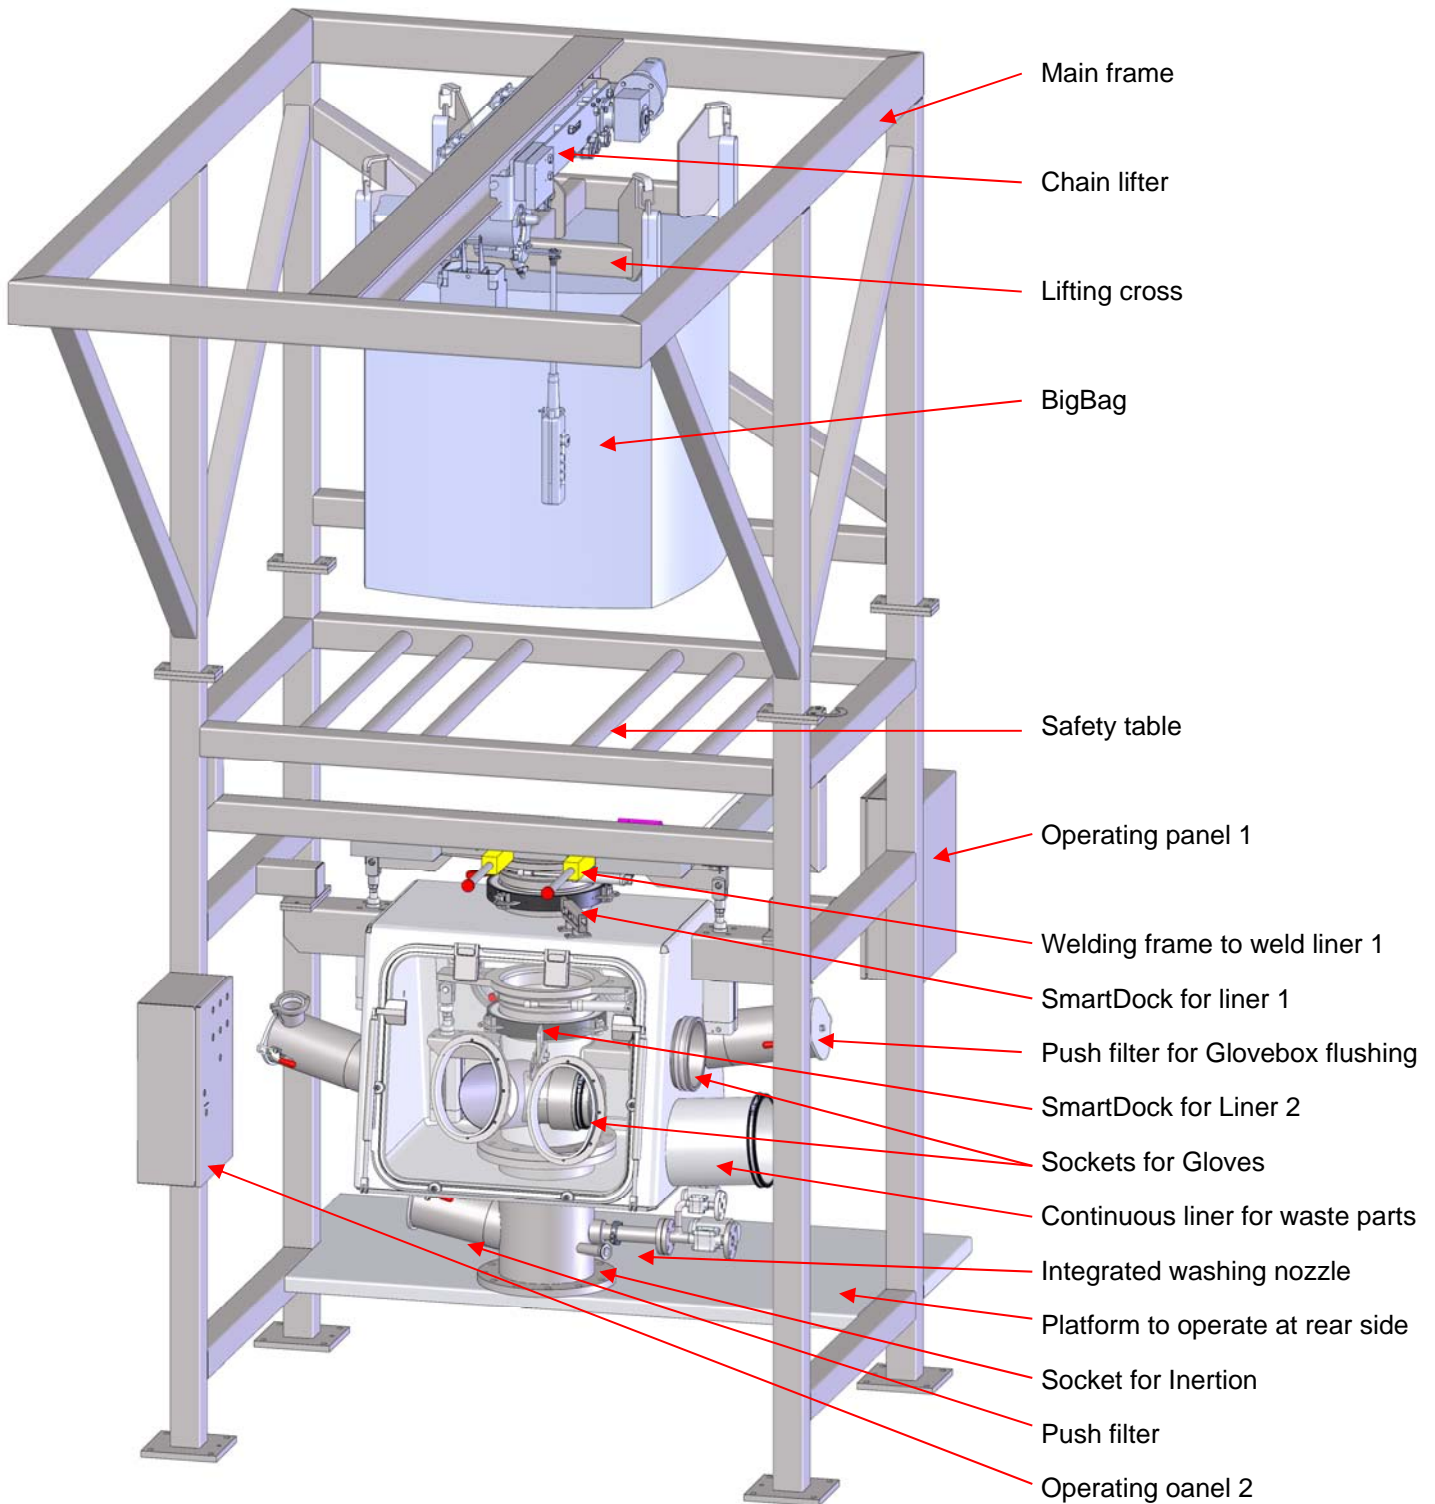

BigBag emptying for OEB level 6 system type "SmartDock" (patented)

(View BigBag loading side)

- Containment Docking
- Solids calibration
- Lift-and Tilting devices
- Container-and Drum Blending
- Filling / emptying / dosing

CH-4431 Bennwil
 Tel. +41-(0)61-956 91 91
 Fax +41-(0)61-956 91 90
 info@rubitec.ch
 www.rubitec.ch

rubitec ag

BigBag emptying for OEB level 6 system type “SmartDock” (patented)

(View BigBag docking side)