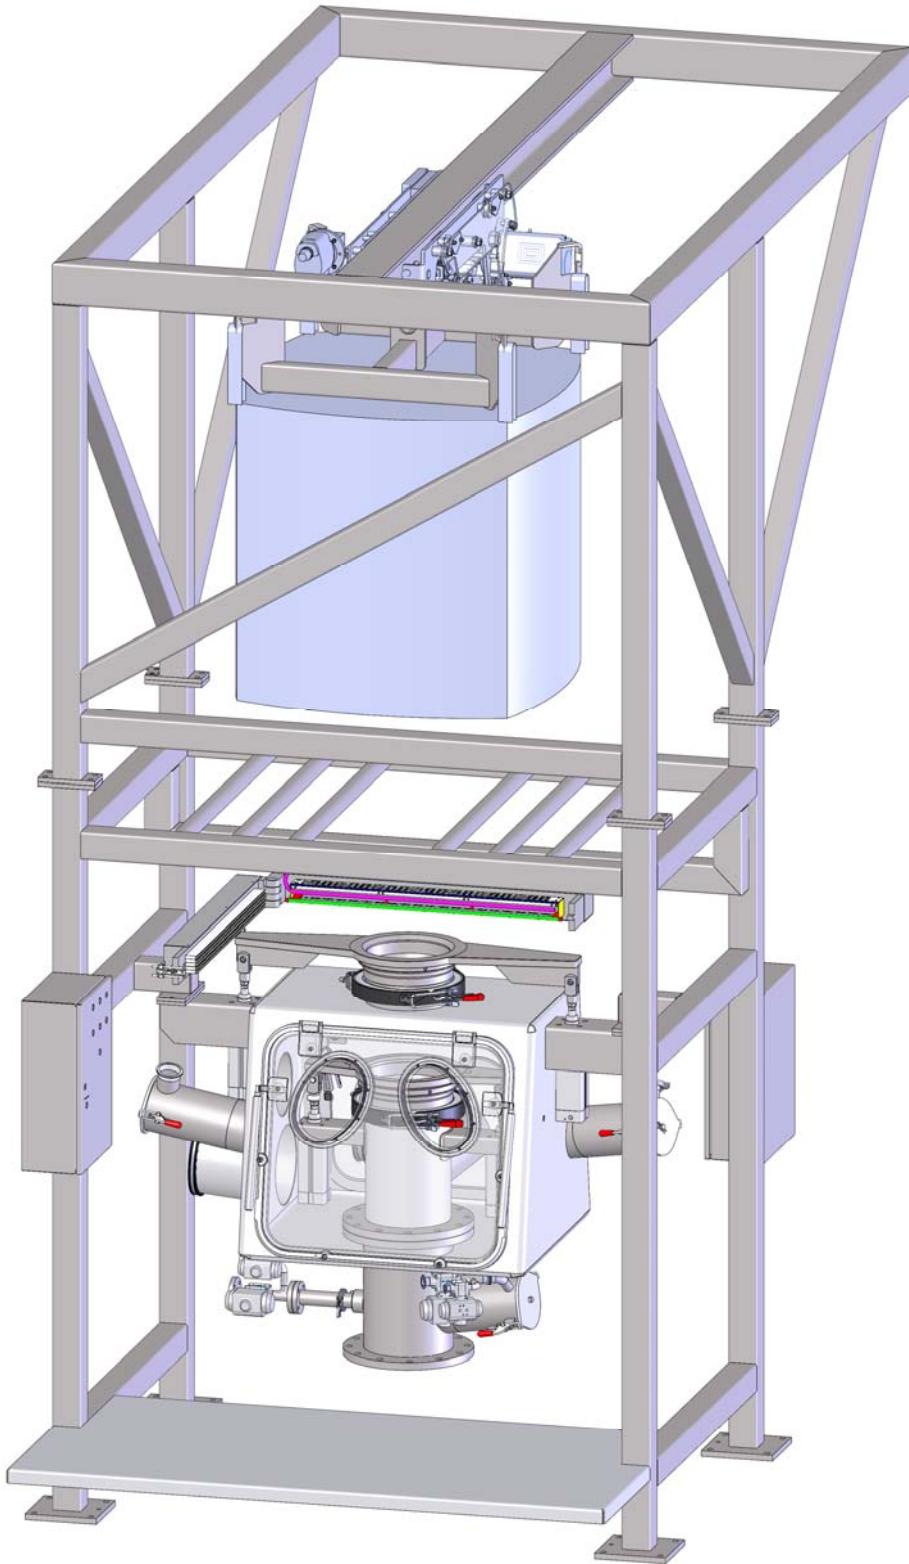

BigBag emptying for OEB level 6 system type "SmartDock" (patented)

(View BigBag loading side)

- Containment Docking
- Solids calibration
- Lift-and Tilting devices
- Container-and Drum Blending
- Filling / emptying / dosing

CH-4431 Bennwil
 Tel. +41-(0)61-956 91 91
 Fax +41-(0)61-956 91 90
 info@rubitec.ch
 www.rubitec.ch

rubitec ag

BigBag emptying for OEB level 6 system type “SmartDock” (patented)

(View BigBag docking side)